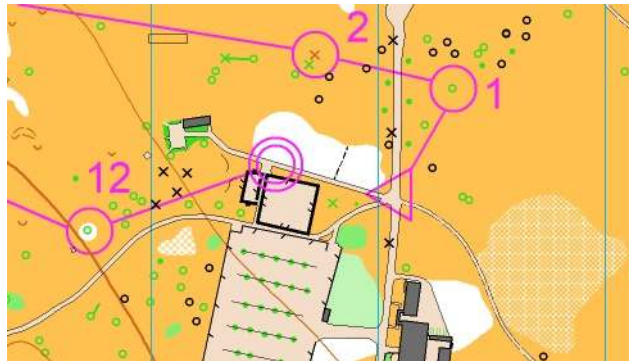

(Courses suitable for novices and experienced orienteers with help and advice available)