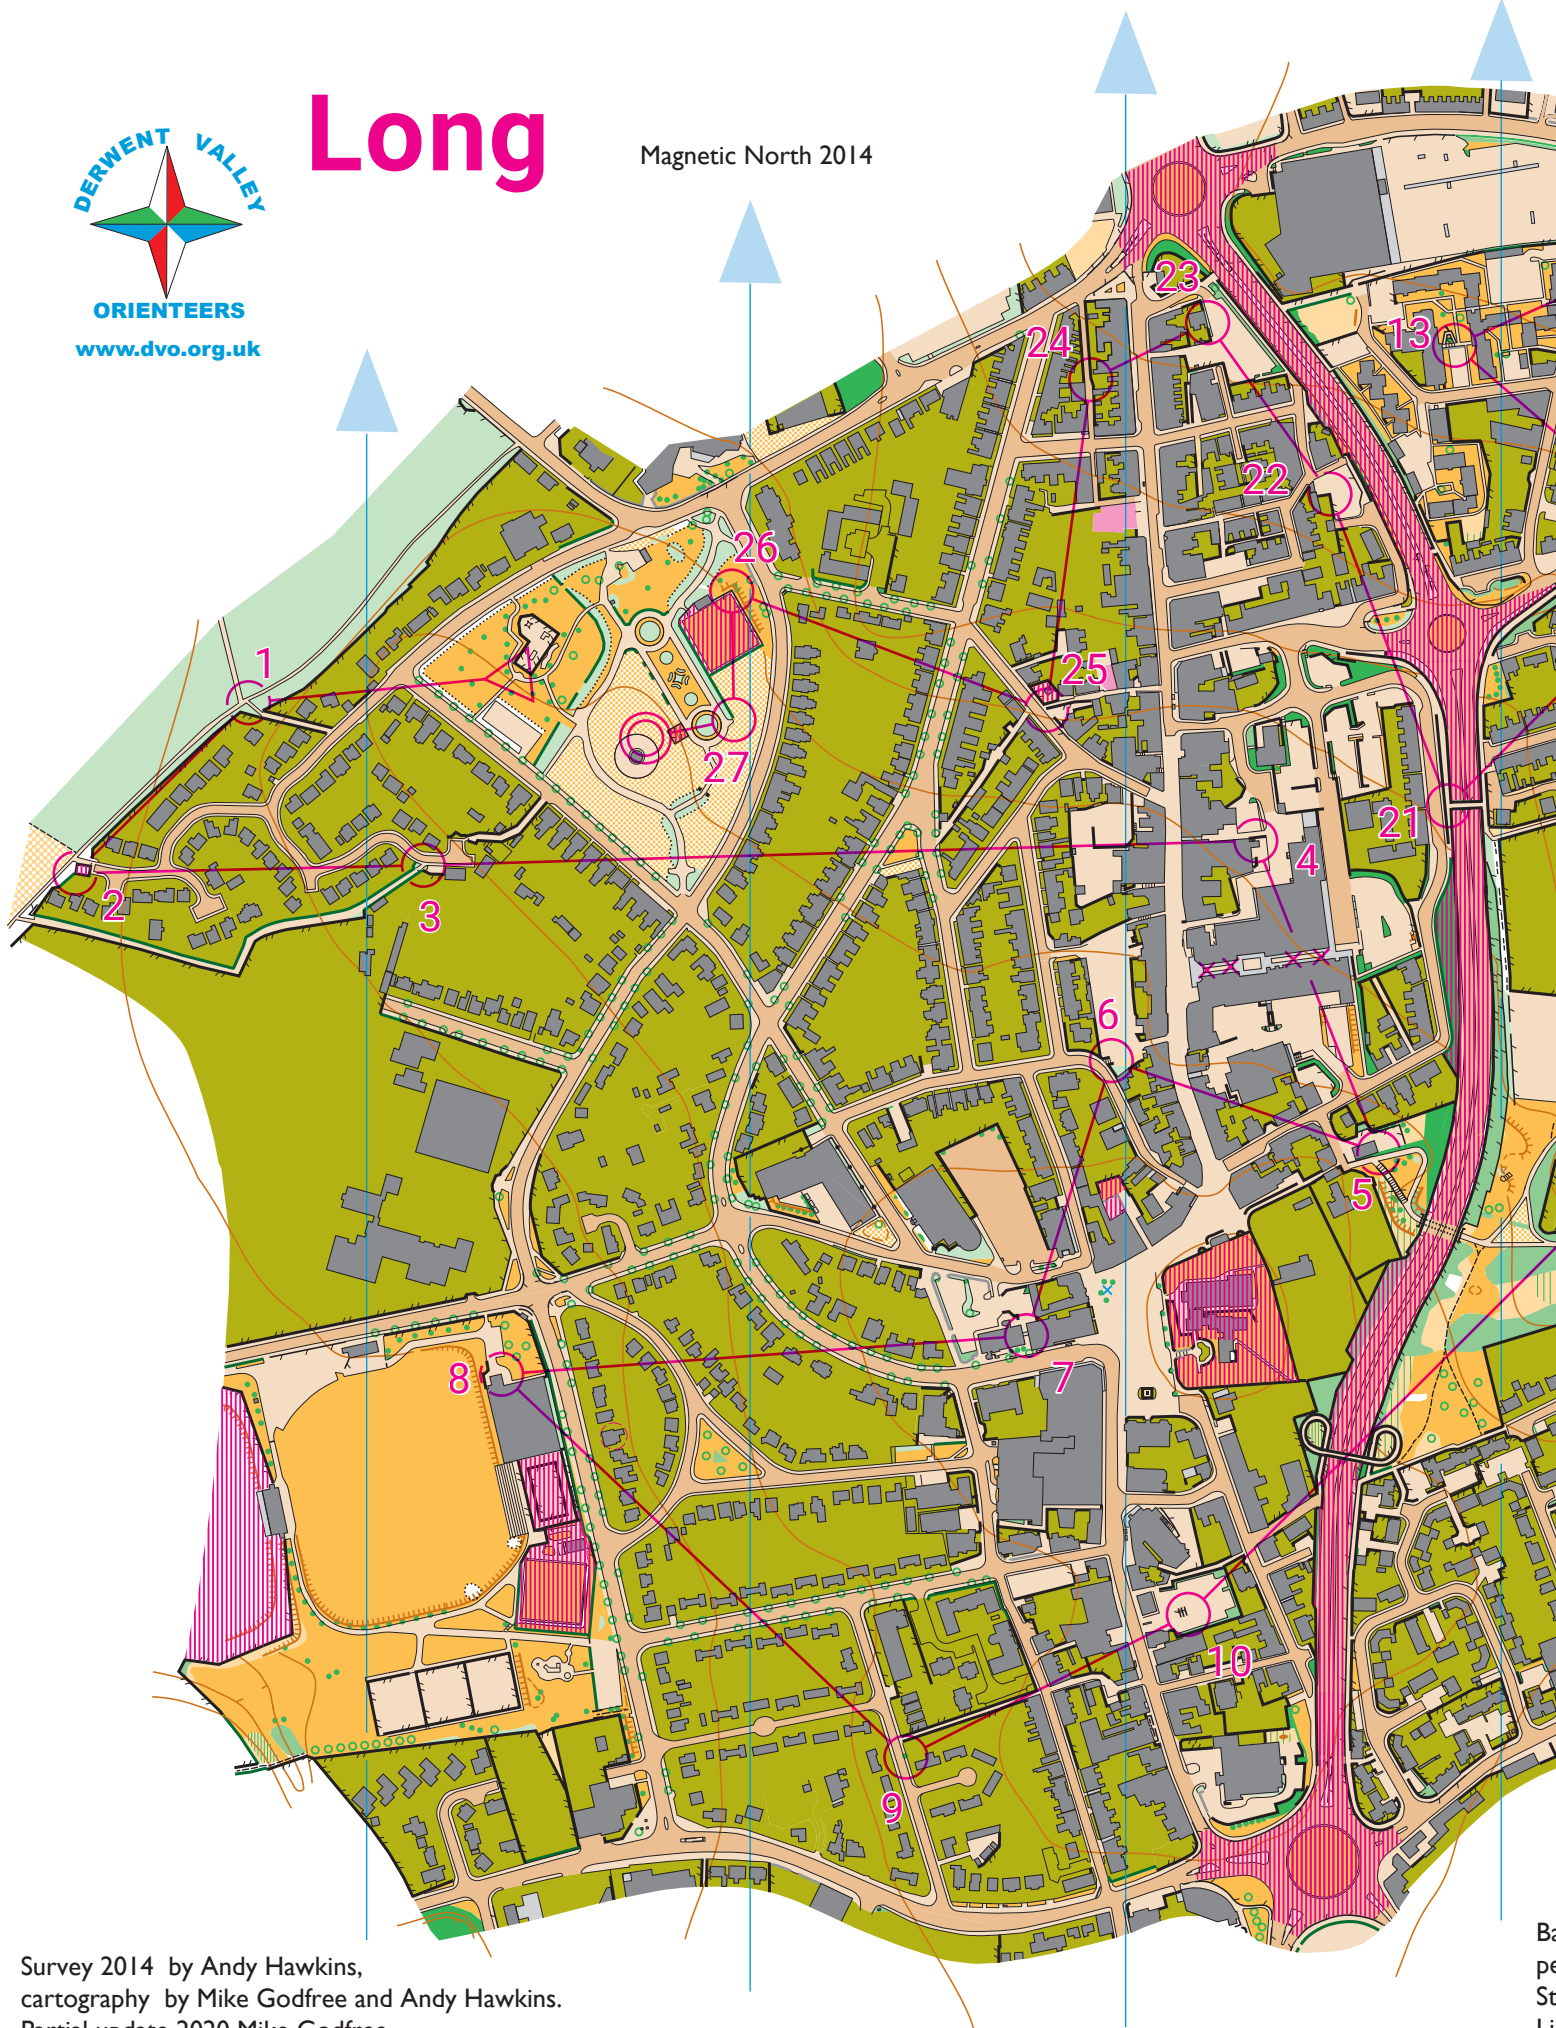

# Long

Magnetic North 2014

Survey 2014 by Andy Hawkins,  
cartography by Mike Godfree and Andy Hawkins.  
Partial update 2020 Mike Godfree  
Copyright © Derwent Valley Orienteers 2020.  
File ilkestonurban2020f.ocd

Bar  
pe  
St  
Li  
G