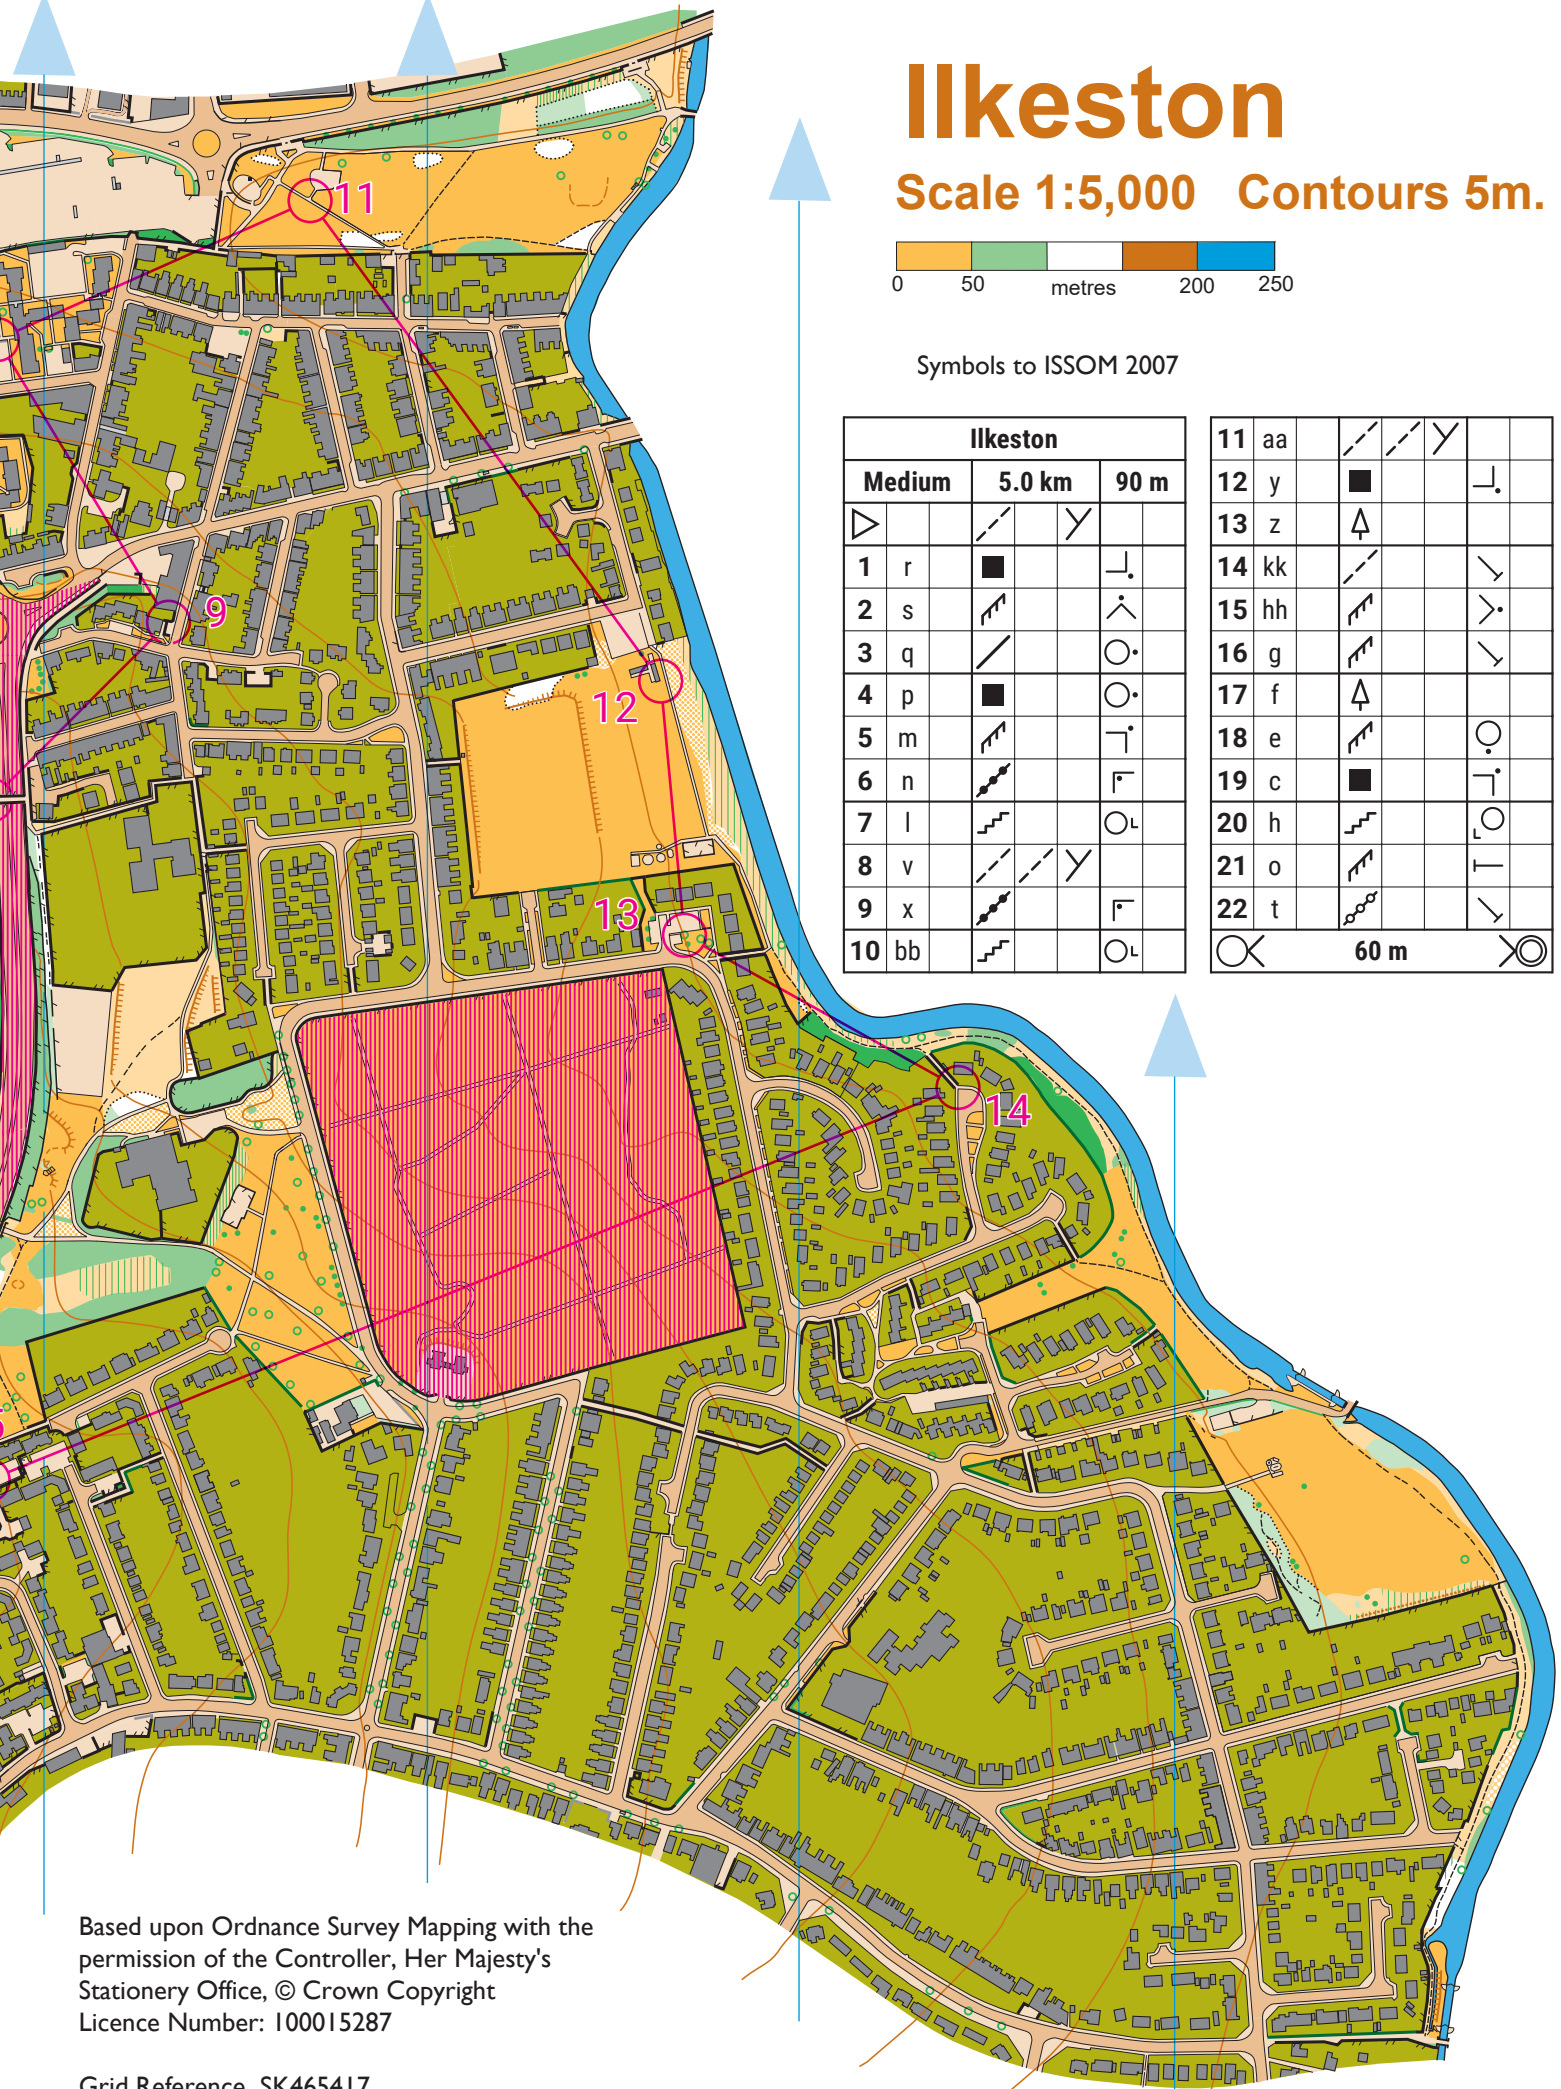

Ilkeston

Scale 1:5,000 Contours 5m.

Symbols to ISSOM 2007

Ilkeston			
Medium	5.0 km	90 m	
1	r	■	└┘
2	s	▤	└┘
3	q	▥	○
4	p	■	○
5	m	▤	└┘
6	n	▦	└┘
7	l	▧	○
8	v	▨	○
9	x	▩	└┘
10	bb	▪	○

11	aa	▫	▫	▫	
12	y	■			└┘
13	z	▫			
14	kk	▫			└┘
15	hh	▫			└┘
16	g	▫			└┘
17	f	▫			
18	e	▫			○
19	c	■			└┘
20	h	▫			○
21	o	▫			└┘
22	t	▫			└┘
		60 m			

Based upon Ordnance Survey Mapping with the permission of the Controller, Her Majesty's Stationery Office, © Crown Copyright
Licence Number: 100015287

Grid Reference SK465417