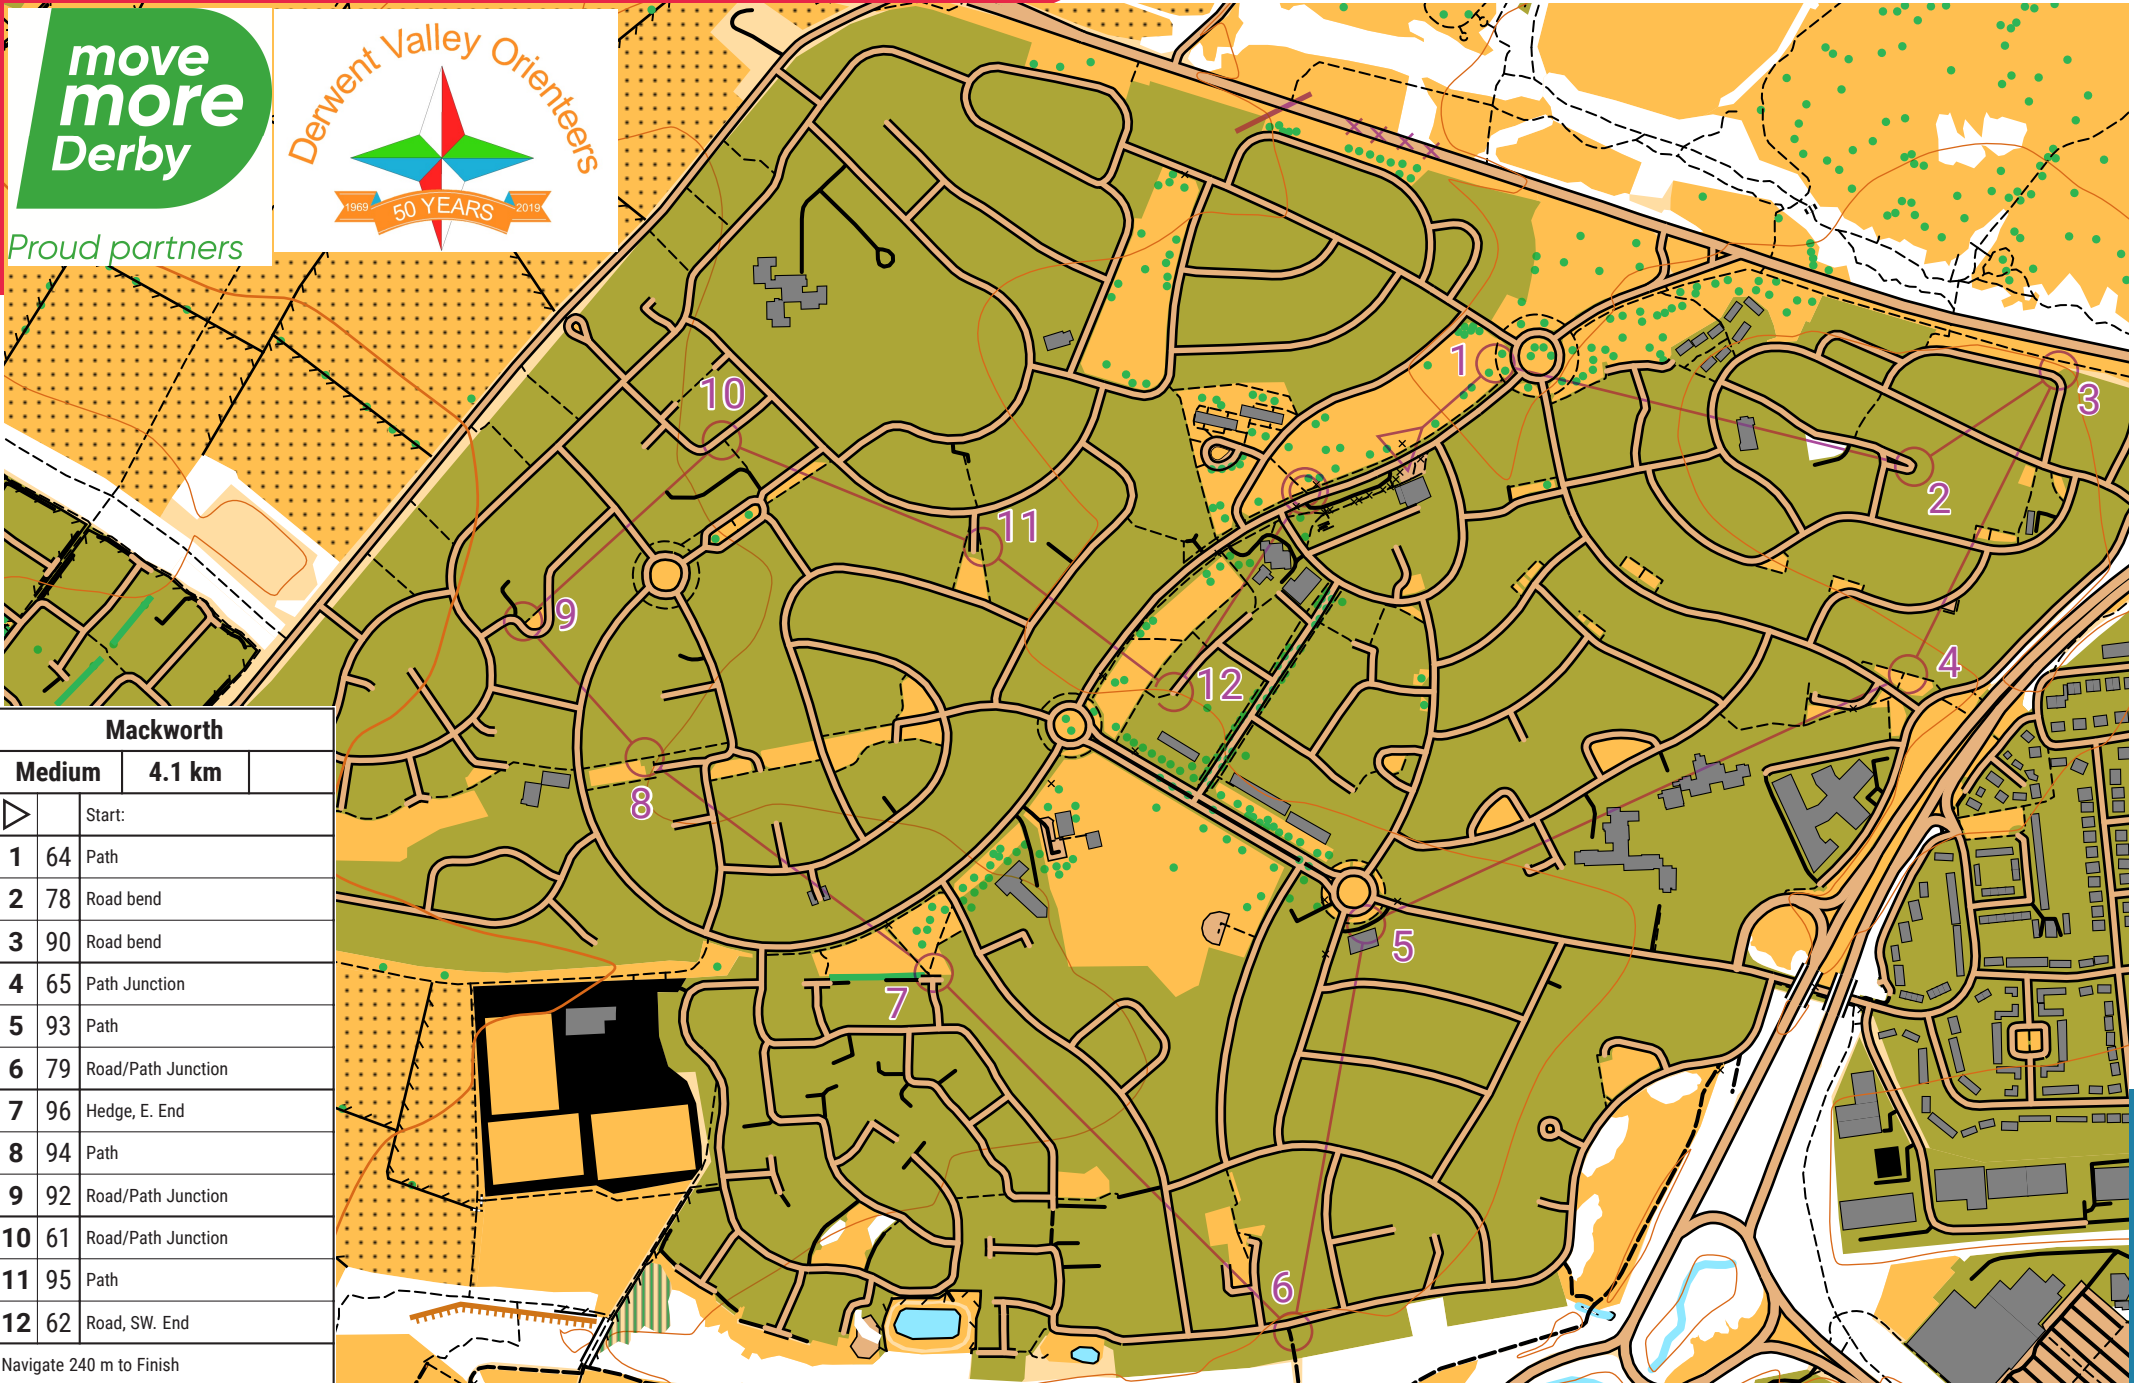

MACKWORTH

scale 1:7500, contours 10m

Mackworth		
Medium	4.1 km	
	Start:	
1	64	Path
2	78	Road bend
3	90	Road bend
4	65	Path Junction
5	93	Path
6	79	Road/Path Junction
7	96	Hedge, E. End
8	94	Path
9	92	Road/Path Junction
10	61	Road/Path Junction
11	95	Path
12	62	Road, SW. End
Navigate 240 m to Finish		