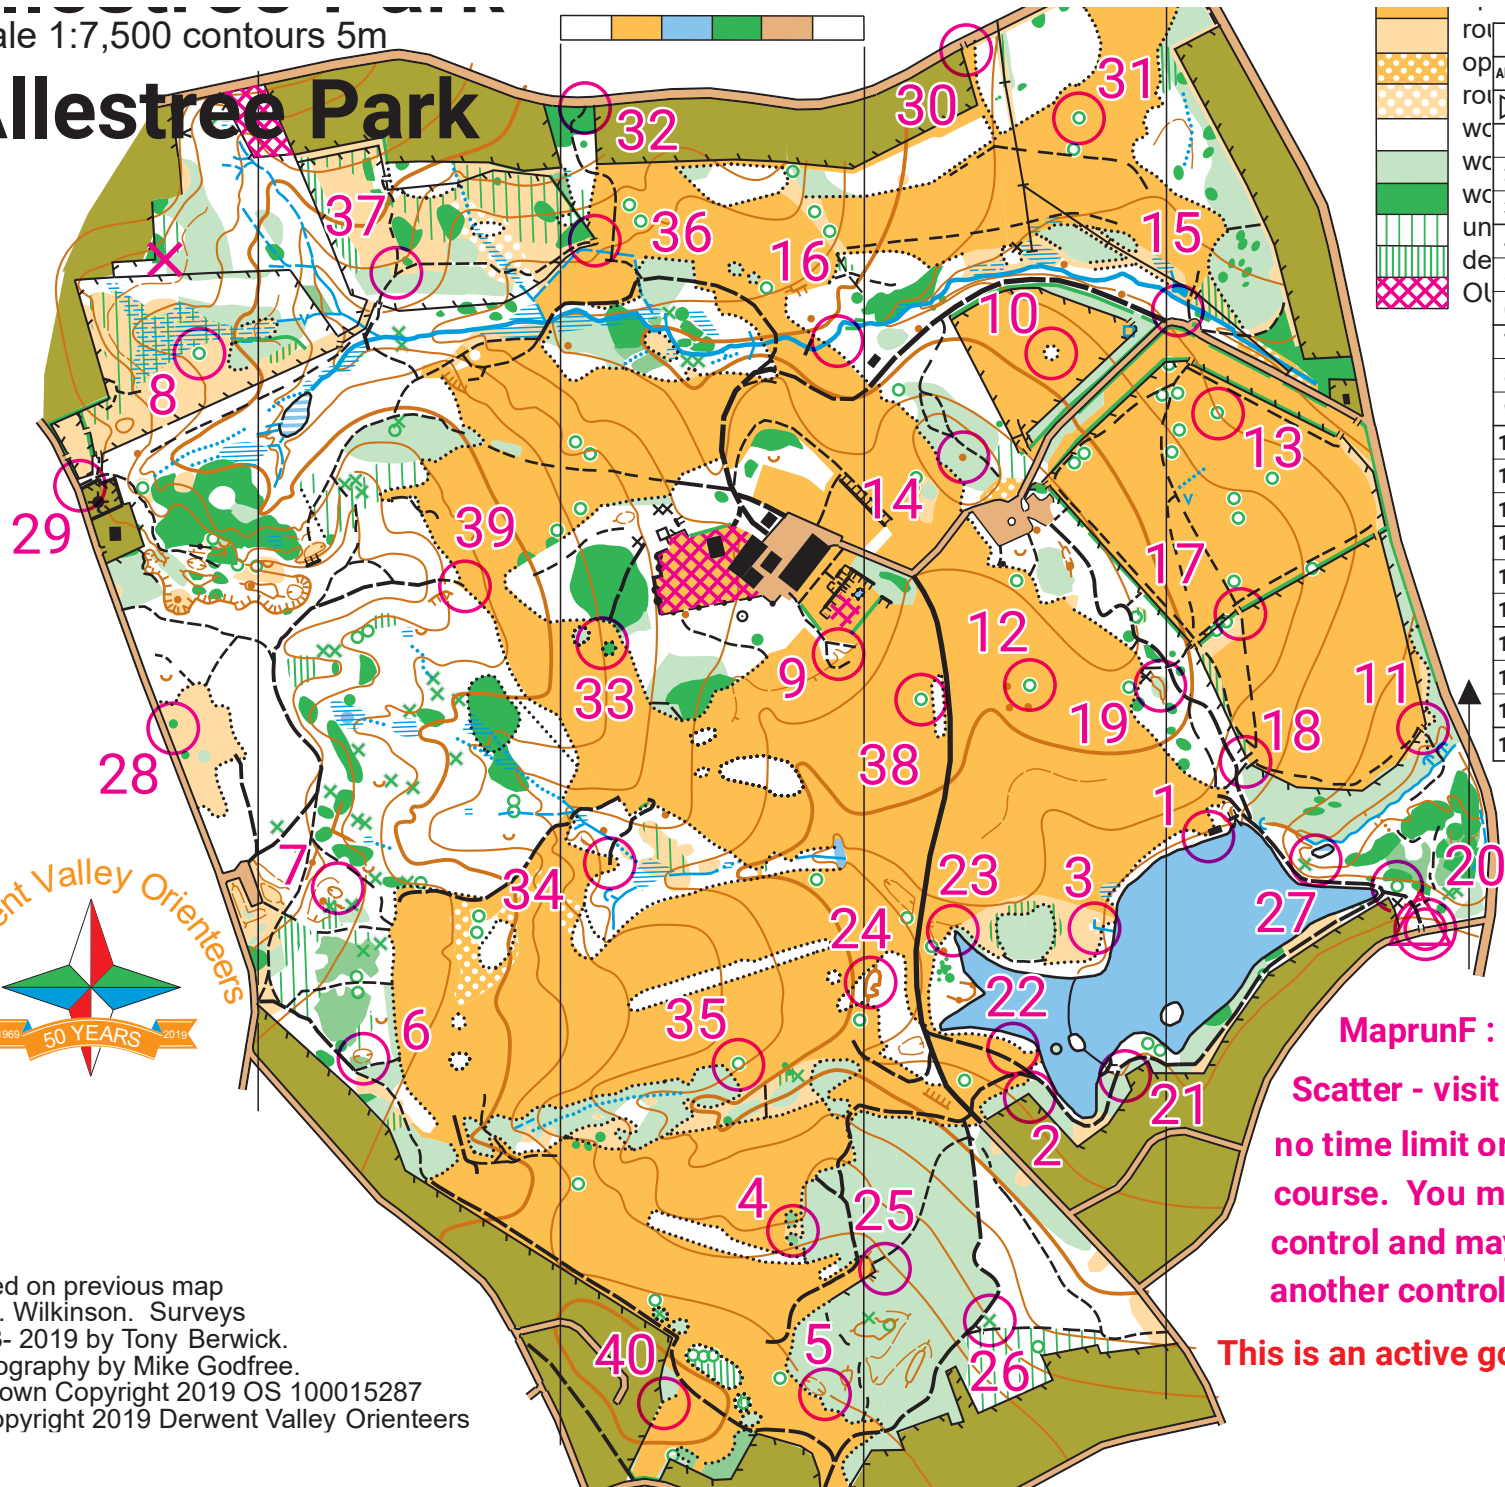

# Allestree Park

Based on previous map  
 by R. Wilkinson. Surveys  
 1993- 2019 by Tony Berwick.  
 Cartography by Mike Godfree.  
 © Crown Copyright 2019 OS 100015287  
 © Copyright 2019 Derwent Valley Orienteers

Allestree	
Allestree Scatter	
40 controls	
	Start: Crossing Point
1	101 Building, SW. Corner (outside)
2	102 Fence bend
3	103 Ditch bend
4	104 Between Copses
5	105 Depression, SE. Part
6	106 Depression, S. Part
7	107 Depression, N. Side
8	108 Single Tree, S. Side
9	109 Between Copses
10	110 Between Copses
11	111 Crossing Point
12	113 Single Tree, W. Side
13	114 Single Tree, E. Side
14	115 Knoll, N. Side
15	116 Vegetation Boundary, S. Edge
16	117 Stream, SE. Side
17	118 Crossing Point, S. Side
18	119 Path, NE. End
19	120 Hill, Top

vegetation boundary  
 power line

Scatter	
20	121 Single Tree, Broad-leaved, NE. Side
21	122 Fence, W Corner (outside)
22	123 Vegetation Boundary, SW. Edge
23	124 Single Tree, S. Side
24	125 Hill, Top
25	126 Earth Wall, E. Side
26	127 Root Stock, E. Side
27	128 Root Stock, E. Side
28	129 Thicket, S. Side
29	130 Path, W. End
30	131 Crossing Point, S. Side
31	132 Single Tree, N. Side
32	133 Stairway, Foot
33	134 Copse, NW. Side
34	135 Path, S. End
35	136 Single Tree, SE. Side
36	137 Crossing Point
37	138 Path Junction
38	139 Single Tree, S. Side
39	140 Path, SE. End
40	141 Vegetation Boundary, SE. Side

**MaprunF : Events near me : Allestree Scatter**  
 Scatter - visit as many controls as you can with no time limit or penalty. This is a 'start anywhere' course. You must start and finish at the same control and may visit the official start/finish as another control.