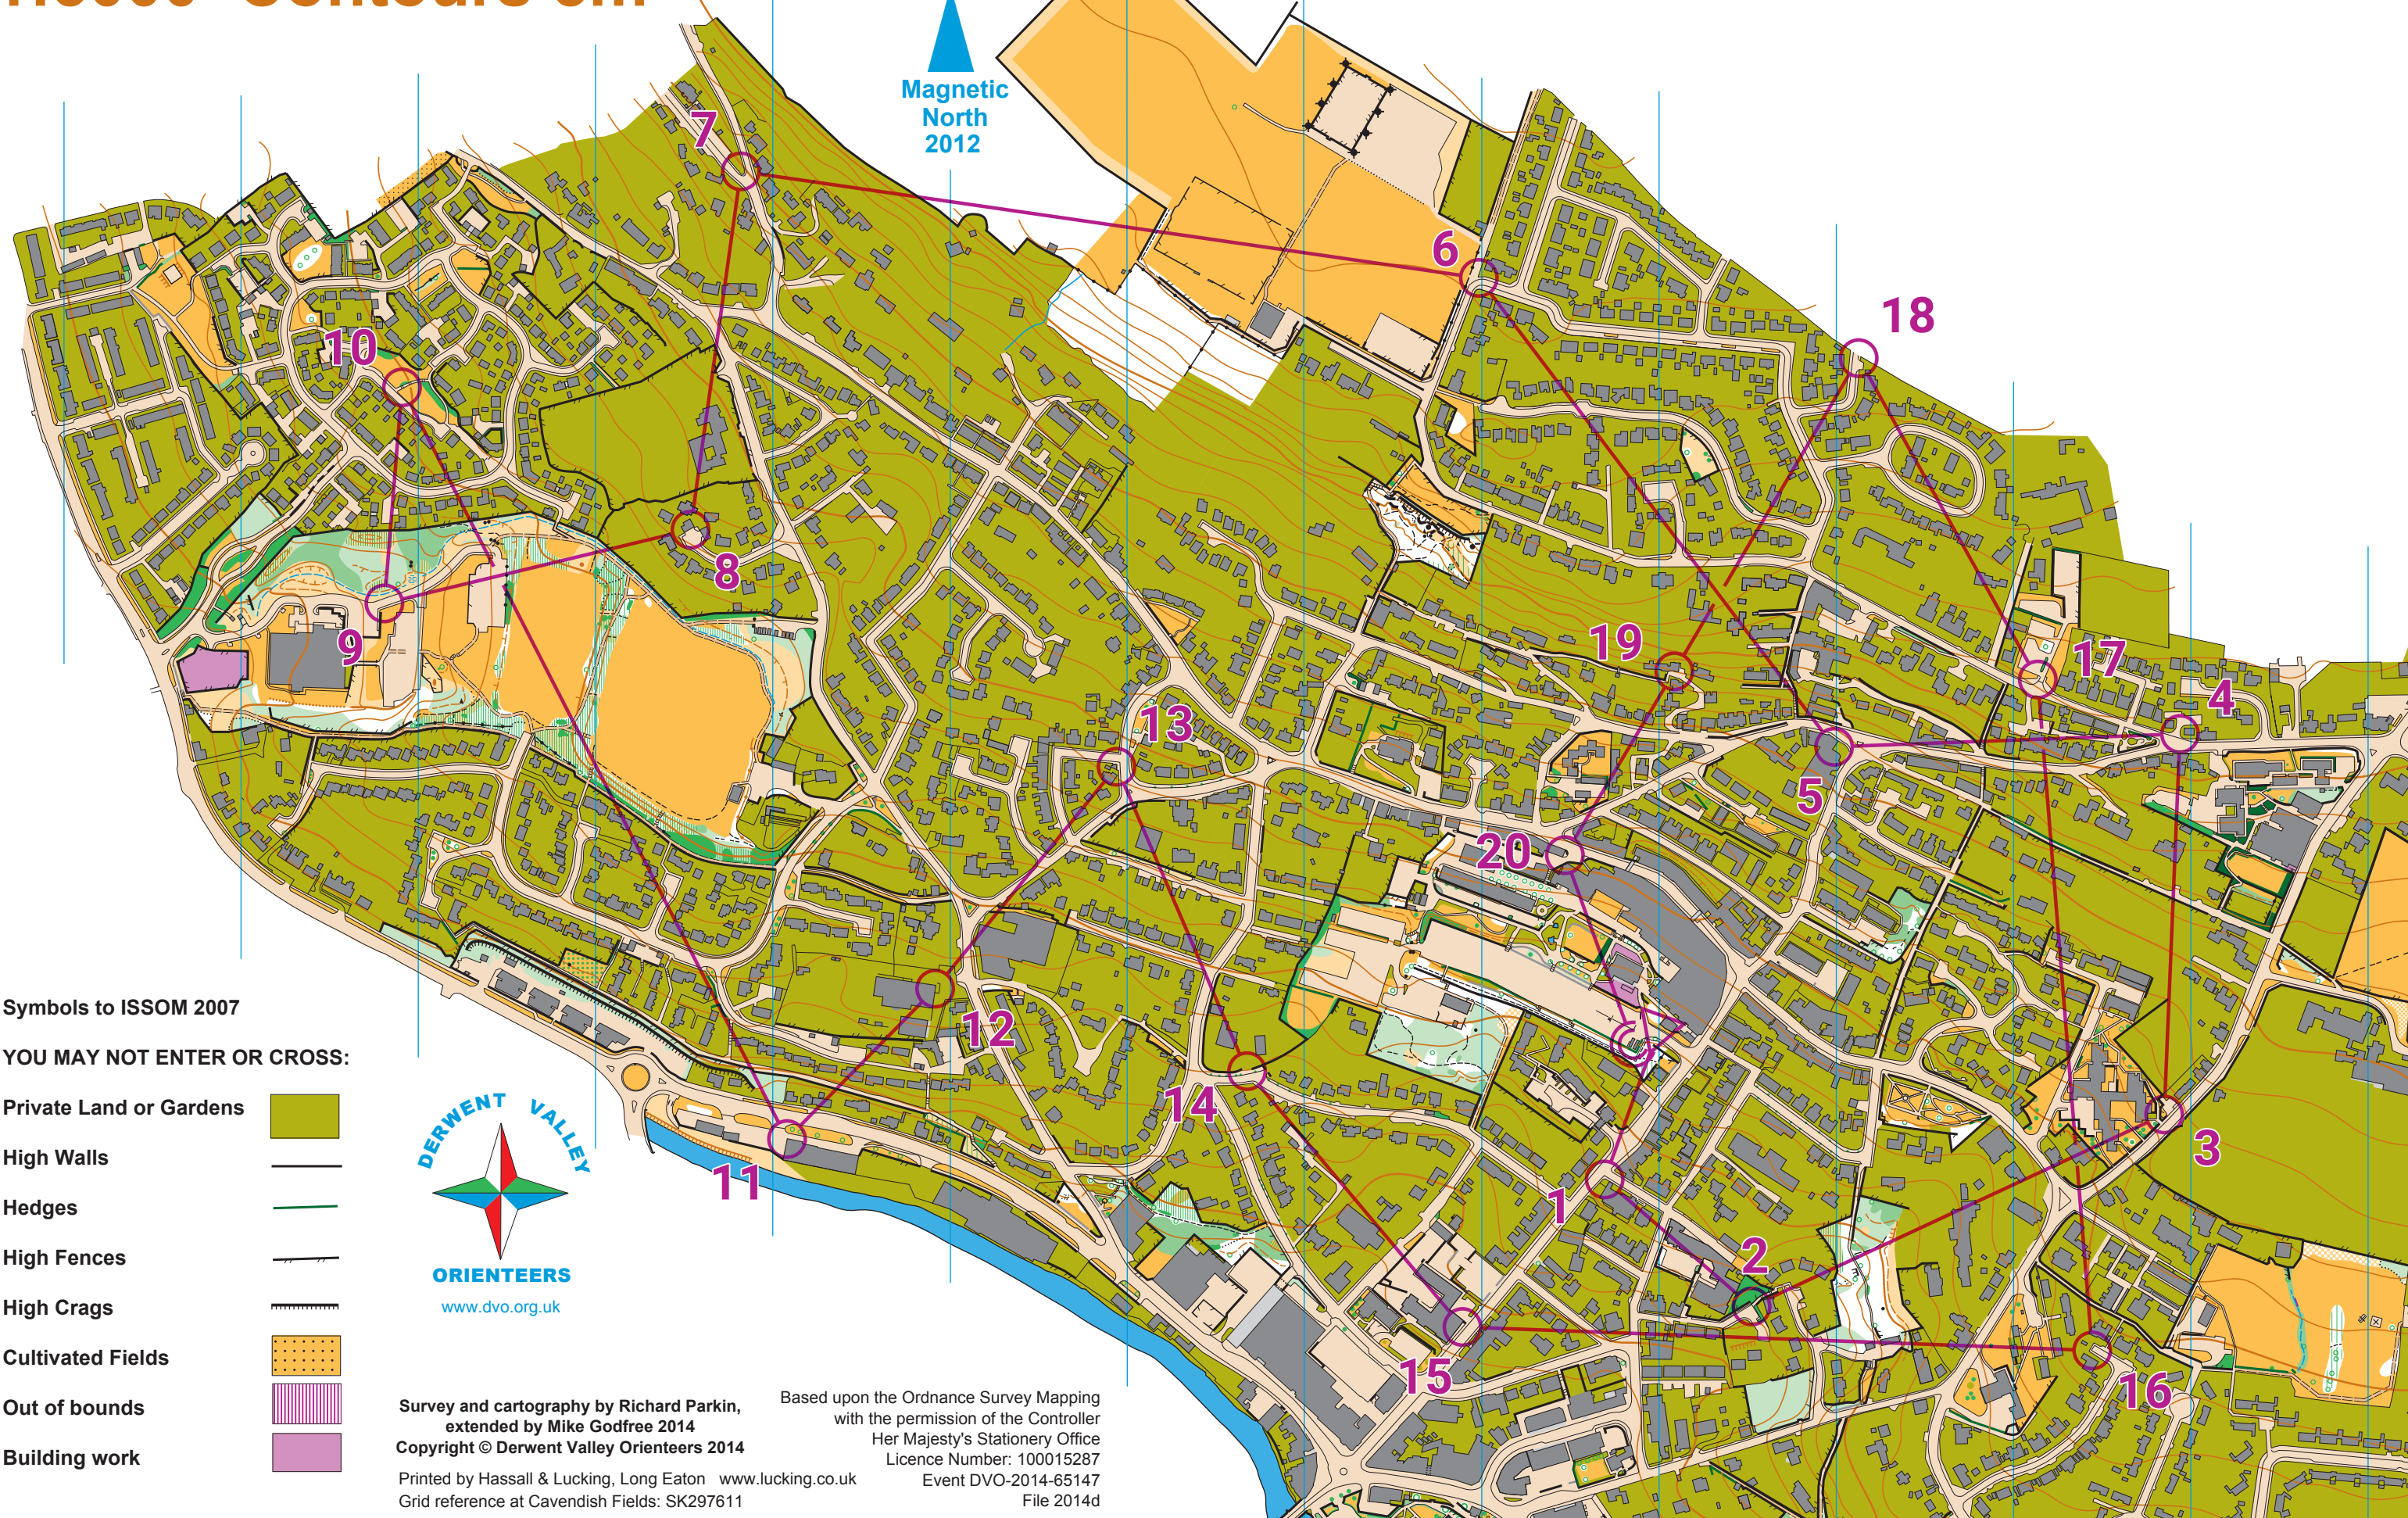

Matlock Urban

1:5000 Contours 5m

Symbols to ISSOM 2007

YOU MAY NOT ENTER OR CROSS:

- Private Land or Gardens 
- High Walls 
- Hedges 
- High Fences 
- High Crags 
- Cultivated Fields 
- Out of bounds 
- Building work 

Survey and cartography by Richard Parkin,
extended by Mike Godfree 2014
Copyright © Derwent Valley Orienteers 2014
Printed by Hassall & Lucking, Long Eaton www.lucking.co.uk
Grid reference at Cavendish Fields: SK297611

Based upon the Ordnance Survey Mapping
with the permission of the Controller
Her Majesty's Stationery Office
Licence Number: 100015287
Event DVO-2014-65147
File 2014d